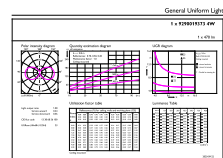

Light Distribution Diagram - 4A19/PER/RED/G/E26/ND 4/1PF

General uniform lighting - 4A19/PER/RED/G/E26/ND 4/1PF