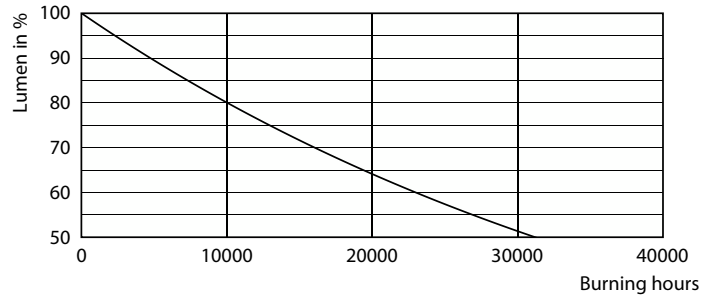

Specialty Lamps

Lifetime

Life Expectancy Diagram - 4A19/PER/PURPLE/G/E26/ND 4/1PF

Lumen Maintenance Diagram - 4A19/PER/PURPLE/G/E26/ND 4/1PF