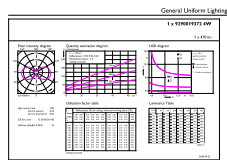

Photometric data

©2023 Osram Lighting B.V. Page 11

General uniform lighting - 4A19/PER/PURPLE/G/E26/ND 4/1PF

Light Distribution Diagram - 4A19/PER/PURPLE/G/E26/ND 4/1PF