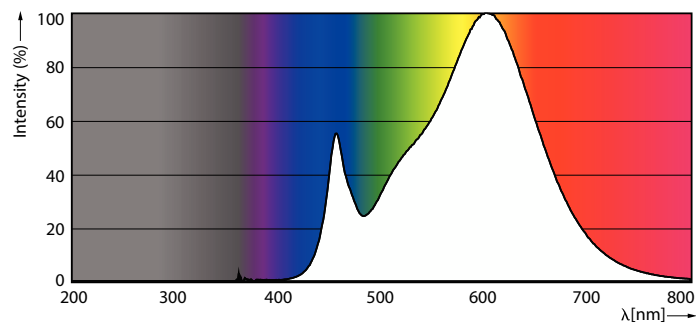

Spectral Power Distribution Colour - LEDBulb 14.5W E27 3000K 230VA67 1CT/6APR