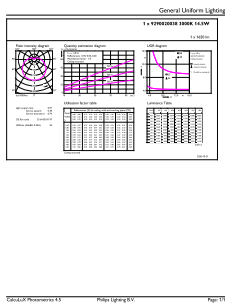

Dimensional drawing

Product	D	C
LEDBulb 14.5W E27 3000K 230VA67 1CT/6APR	68 mm	132 mm

Photometric data

General uniform lighting - LEDBulb 14.5W E27 3000K 230VA67 1CT/6APR

Light Distribution Diagram - LEDBulb 14.5W E27 3000K 230VA67 1CT/6APR