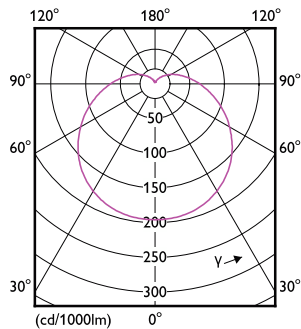

Product data

General Information	
Cap-Base	E27
Nominal lifetime	15,000 hour(s)
Switching Cycle	50,000
Rated Lifetime (Hours)	12,000 hour(s)
Lighting Technology	LED
EU RoHS compliant	Yes

Light Technical	
Color Code	830 [CCT of 3000K]
Color Code	830 [CCT of 3000K]
Beam Angle (Nom)	150 degree(s)
Luminous Flux	1,650 lm
Color Designation	White (WH)
Correlated Color Temperature (Nom)	3000 K
Luminous Efficacy (rated) (Nom)	113 lm/W
Color Consistency	<6
Color rendering index (CRI)	80
LLMF At End Of Nominal Lifetime (Nom)	70 %
Photobiological safety according to EN 62471 RG1	

Dimensional drawing

Product	D	C
LEDBulb 14.5W E27 3000K 230VA67 1CT/6APR	68 mm	132 mm

Photometric data

General uniform lighting - LEDBulb 14.5W E27 3000K 230VA67 1CT/6APR

Light Distribution Diagram - LEDBulb 14.5W E27 3000K 230VA67 1CT/6APR