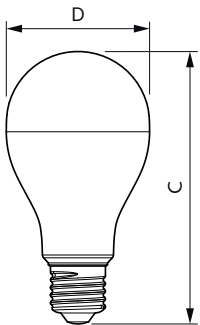

Temperature	
Ambient temperature range	-20 to +45 °C
T-Case Maximum (Nom)	90 °C

Controls and Dimming	
Dimmable	No

Mechanical and Housing	
Bulb Finish	Frosted
Bulb Material	Plastic
Bulb Shape	A67 [A 67mm]

Product	D	C
LEDBulb 14.5W E27 6500K 230VA67 1CT/6APR	68 mm	132 mm

Photometric data

Light Distribution Diagram - LEDBulb 14.5W E27 6500K 230VA67 1CT/6APR

Spectral Power Distribution Colour - LEDBulb 14.5W E27 6500K 230VA67 1CT/6APR