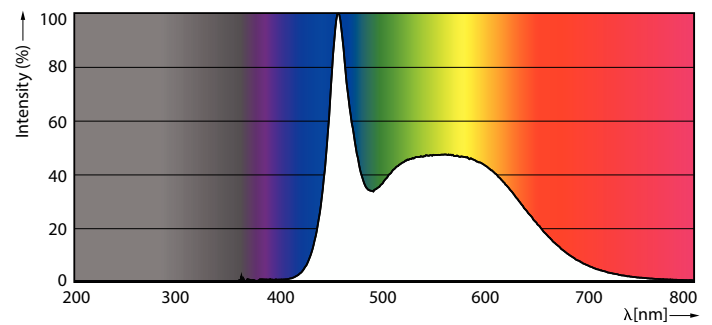

Product data

General Information	
Cap-Base	E27 [E27]
Nominal lifetime	15,000 hour(s)
Switching Cycle	50,000
Rated Lifetime (Hours)	12,000 hour(s)
Lighting Technology	LED
EU RoHS compliant	Yes

Light Technical	
Color Code	865 [CCT of 6500K]
Color Code	865 [CCT of 6500K]
Beam Angle (Nom)	150 degree(s)
Luminous Flux	1,800 lumen
Color Designation	Cool Daylight
Correlated Color Temperature (Nom)	6500 K
Luminous Efficacy (rated) (Nom)	124 lm/W
Color Consistency	<6
Color rendering index (CRI)	80
LLMF At End Of Nominal Lifetime (Nom)	70 %
Photobiological safety according to EN 62471 RG1	

Product	D	C
LEDBulb 14.5W E27 6500K 230VA67 1CT/6APR	68 mm	132 mm

Photometric data

Light Distribution Diagram - LEDBulb 14.5W E27 6500K 230VA67 1CT/6APR

Spectral Power Distribution Colour - LEDBulb 14.5W E27 6500K 230VA67 1CT/6APR