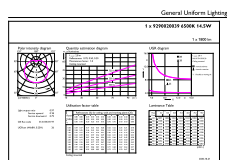

Product	D	C
LEDBulb 14.5W E27 6500K 230VA67 1CT/6APR	68 mm	132 mm

Photometric data

Light Distribution Diagram - LEDBulb 14.5W E27 6500K 230VA67 1CT/6APR

Spectral Power Distribution Colour - LEDBulb 14.5W E27 6500K 230VA67 1CT/6APR