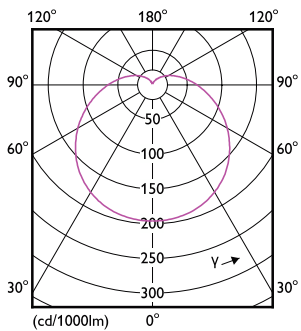

Approval and Application	
Energy Consumption kWh/1000 h	15 kWh

LEDLamps

EyeComfort	No
Product Data	
Full product code	871869964049100
Order product name	LEDBulb 14.5W E27 6500K 230VA67 1CT/ 6APR
Order code	64049100
Numerator - Quantity Per Pack	1

Product	D	C
LEDBulb 14.5W E27 6500K 230VA67 1CT/6APR	68 mm	132 mm

Photometric data

Light Distribution Diagram - LEDBulb 14.5W E27 6500K 230VA67 1CT/6APR

Spectral Power Distribution Colour - LEDBulb 14.5W E27 6500K 230VA67 1CT/6APR