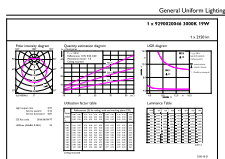

Photometric data