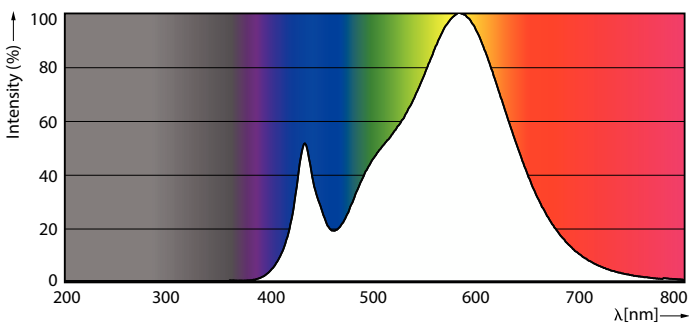

General uniform lighting - LEDBulb 19W B22 3000K 230VA80 1CT/6APR

Light Distribution Diagram - LEDBulb 19W B22 3000K 230VA80 1CT/6APR

Spectral Power Distribution Colour - LEDBulb 19W B22 3000K 230VA80 1CT/6APR