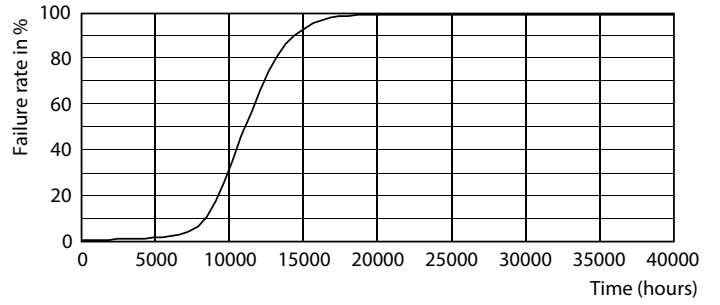

LEDLamps

Lifetime

Lumen Maintenance Diagram - LEDBulb 19W B22 3000K 230VA80 1CT/
6APR

Life Expectancy Diagram - LEDBulb 19W B22 3000K 230VA80 1CT/6APR