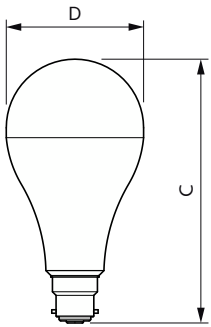

LEDLamps

Product Data

Order product name	LEDBulb 19W B22 3000K 230VA80 1CT/6APR
Full product name	LEDBulb 19W B22 3000K 230VA80 1CT/6APR
Full product code	871869964059000
Local code description	EB19A80C830NC
Order code	929002004649
Material Nr. (12NC)	929002004649

Local order code	EB19A80C830NC
Numerator - Quantity Per Pack	1
EAN/UPC - Product/Case	8718699640590
Numerator - Packs per outer box	6
EAN/UPC - Case	8718699640606

Dimensional drawing

Product

LEDBulb 19W B22 3000K 230VA80 1CT/6APR