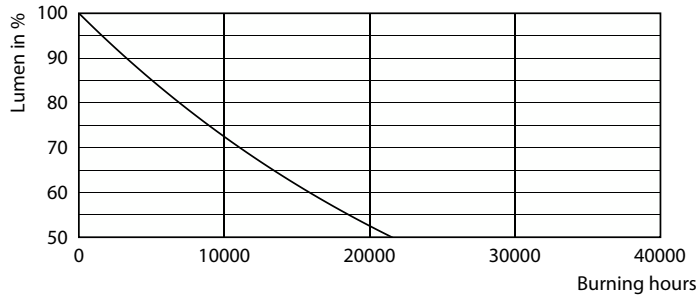

LEDLamps

Lifetime

Lumen Maintenance Diagram - LEDBulb 19W B22 3000K 230VA80 1CT/
6APR

Life Expectancy Diagram - LEDBulb 19W B22 3000K 230VA80 1CT/6APR