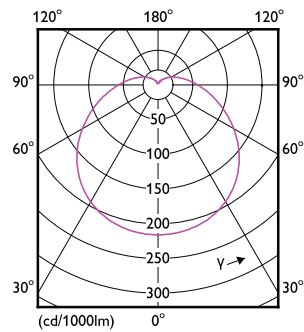

Wattage Equivalent	155 W
Starting Time (Nom)	0.5 s
Warm-up time to 60% light	0.5 s
Power Factor (Fraction)	0.51
Voltage (Nom)	220-240 V
Temperature	
Ambient temperature range	-20 to +45 °C
T-Case Maximum (Nom)	90 °C
Controls and Dimming	
Dimmable	No
Mechanical and Housing	
Bulb Finish	Frosted
Bulb Material	Plastic
Bulb Shape	A80
Approval and Application	
Energy Consumption kWh/1000 h	19 kWh
EyeComfort	No

Local order code	EB19A80C830NC
Numerator - Quantity Per Pack	1
EAN/UPC - Product/Case	8718699640590
Numerator - Packs per outer box	6
EAN/UPC - Case	8718699640606

Dimensional drawing

Product

LEDBulb 19W B22 3000K 230VA80 1CT/6APR

Photometric data

General uniform lighting - LEDBulb 19W B22 3000K 230VA80 1CT/6APR

Light Distribution Diagram - LEDBulb 19W B22 3000K 230VA80 1CT/6APR

Spectral Power Distribution Colour - LEDBulb 19W B22 3000K 230VA80 1CT/6APR