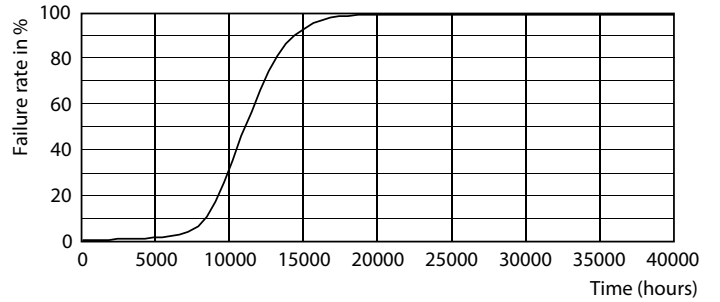

Essential LED 灯泡

寿命

Lumen Maintenance Diagram - ESS LEDBulb 11W E27 4000K 230V 1CT/12 CN

Life Expectancy Diagram - ESS LEDBulb 11W E27 4000K 230V 1CT/12 CN