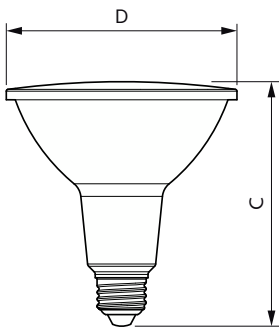

## Dimensional drawing

Product	D	C
LED 14-120W PAR38 827 25D	125 mm	133 mm