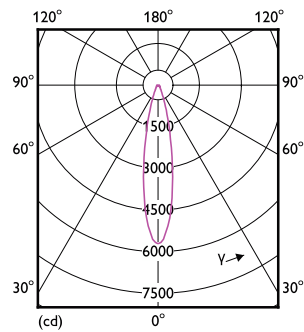

Photometric data

Light Distribution Diagram - LED 14-120W PAR38 827 25D