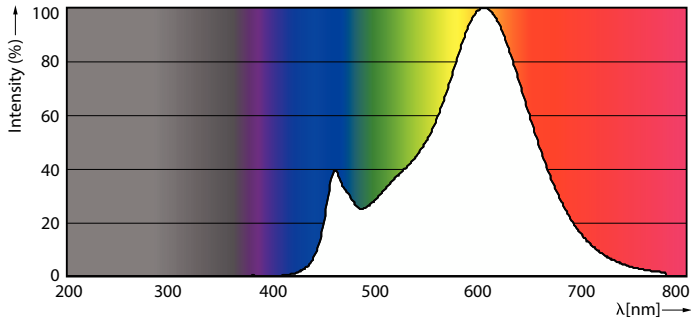

Essential LEDspot PAR

Photometric data

Spectral Power Distribution Colour - LED 14-120W PAR38 827 25D