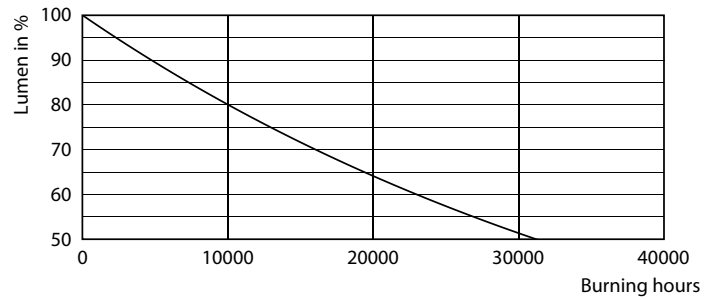

A-Shape LED

Lifetime

Life Expectancy Diagram - 29A21/PER/850/FR/P/E26/D/HO 4/1PF

Lumen Maintenance Diagram - 29A21/PER/850/FR/P/E26/D/HO 4/1PF