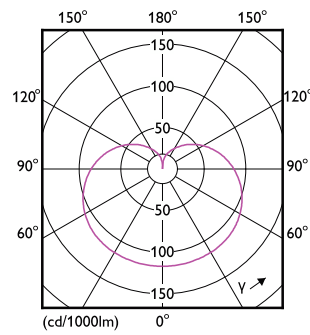

### Product data

General Information	
Cap-Base	E26 [Single Contact Medium Screw]
Nominal lifetime	15,000 hour(s)
Switching Cycle	50,000
Rated Lifetime (Hours)	15,000 hour(s)
Lighting Technology	LED
Light Technical	
Color Code	850 [CCT of 5000K]
Color Code	850 [CCT of 5000K]
Beam Angle (Nom)	250 degree(s)
Luminous Flux	2,610 lumen
Color Designation	Daylight
Correlated Color Temperature (Nom)	5000 K
Luminous Efficacy (rated) (Nom)	90 lm/W
Color Consistency	<6
Color rendering index (CRI)	80
LLMF At End Of Nominal Lifetime (Nom)	70 %
Operating and Electrical	
Line Frequency	60 Hz
Input Frequency	60 Hz
Power Consumption	29 W
Lamp Current (Nom)	215 mA

Wattage Equivalent	150 W
Starting Time (Nom)	0.5 s
Warm-up time to 60% light	0.5 s
Power Factor (Fraction)	0.7
Voltage (Nom)	120 V
Temperature	
Ambient temperature range	-20 °C to 45 °C
T-Case Maximum (Nom)	212 °F
Controls and Dimming	
Dimmable	Only with specific dimmers
Mechanical and Housing	
Bulb Finish	Frosted
Bulb Shape	A21 [A 21mm]
Approval and Application	
Energy Certifications	Energy Star
EU RoHS compliant	Yes
Product Data	
Order product name	29A21/PER/850/FR/P/E26/D/HO 4/1PF
Order code	571505

## Dimensional drawing

Product	D	C
29A21/PER/850/FR/P/E26/D/HO 4/1PF	77 mm	138 mm

## Photometric data

Light Distribution Diagram

Spectral Power Distribution Colour