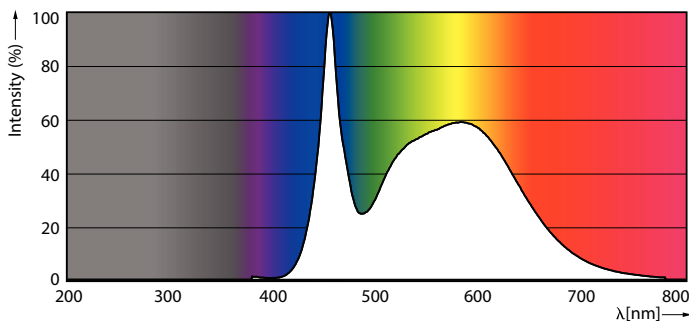

### Product data

General Information	
Cap-Base	E26 [Single Contact Medium Screw]
Nominal lifetime	15,000 hour(s)
Switching Cycle	50,000
Rated Lifetime (Hours)	15,000 hour(s)
Lighting Technology	LED
Light Technical	
Color Code	850 [CCT of 5000K]
Color Code	850 [CCT of 5000K]
Beam Angle (Nom)	250 degree(s)
Luminous Flux	2,610 lumen
Color Designation	Daylight
Correlated Color Temperature (Nom)	5000 K
Luminous Efficacy (rated) (Nom)	90 lm/W
Color Consistency	<6
Color rendering index (CRI)	80
LLMF At End Of Nominal Lifetime (Nom)	70 %
Operating and Electrical	
Line Frequency	60 Hz
Input Frequency	60 Hz
Power Consumption	29 W
Lamp Current (Nom)	215 mA

Wattage Equivalent	150 W
Starting Time (Nom)	0.5 s
Warm-up time to 60% light	0.5 s
Power Factor (Fraction)	0.7
Voltage (Nom)	120 V
Temperature	
Ambient temperature range	-20 °C to 45 °C
T-Case Maximum (Nom)	212 °F
Controls and Dimming	
Dimmable	Only with specific dimmers
Mechanical and Housing	
Bulb Finish	Frosted
Bulb Shape	A21 [A 21mm]
Approval and Application	
Energy Certifications	Energy Star
EU RoHS compliant	Yes
Product Data	
Order product name	29A21/PER/850/FR/P/E26/D/HO 4/1PF
Order code	571505

## Photometric data

Light Distribution Diagram

Spectral Power Distribution Colour