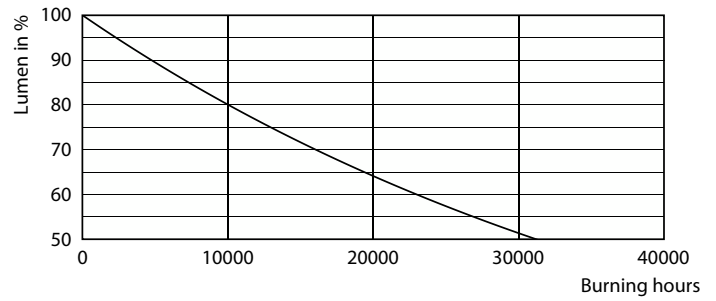

Product data

General Information		Operating and Electrical	
Cap-Base	E27	Luminous Efficacy (rated) (Nom)	104.00 lm/W
Nominal lifetime	15,000 hour(s)	Color Consistency	<6
Switching Cycle	50,000	Color rendering index (CRI)	80
Lighting Technology	LED	LLMF At End Of Nominal Lifetime (Nom)	70 %
EU RoHS compliant	Yes	Line Frequency	50 to 60 Hz
Light Technical		Input Frequency	50 to 60 Hz
Color Code	830 [CCT of 3000K]	Power Consumption	25 W
Beam Angle (Nom)	180 degree(s)	Lamp Current (Nom)	200 mA
Luminous Flux	2,600 lm	Starting Time (Nom)	0.5 s
Color Designation	White (WH)	Warm-up time to 60% light	0.5 s
Correlated Color Temperature (Nom)	3000 K	Power Factor (Fraction)	0.5

TrueForce Core LED Industrial and Retail (Highbay – HPI/SON/HPL)

Photometric data

Spectral Power Distribution Colour - TForce Core HB 25W E27 830 GN3

Lifetime

Life Expectancy Diagram - TForce Core HB 25W E27 830 GN3