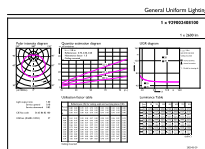

Photometric data

General uniform lighting - TForce Core HB 25W E27 830 GN3

Light Distribution Diagram - TForce Core HB 25W E27 830 GN3