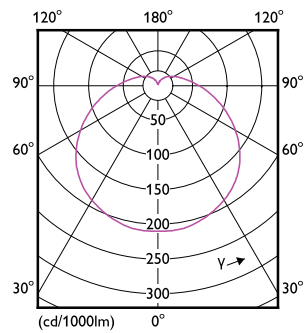

Product data

General Information		Operating and Electrical	
Cap-Base	E27	Luminous Efficacy (rated) (Nom)	104.00 lm/W
Nominal lifetime	15,000 hour(s)	Color Consistency	<6
Switching Cycle	50,000	Color rendering index (CRI)	80
Lighting Technology	LED	LLMF At End Of Nominal Lifetime (Nom)	70 %
EU RoHS compliant	Yes	Line Frequency	50 to 60 Hz
Light Technical		Input Frequency	50 to 60 Hz
Color Code	830 [CCT of 3000K]	Power Consumption	25 W
Beam Angle (Nom)	180 degree(s)	Lamp Current (Nom)	200 mA
Luminous Flux	2,600 lm	Starting Time (Nom)	0.5 s
Color Designation	White (WH)	Warm-up time to 60% light	0.5 s
Correlated Color Temperature (Nom)	3000 K	Power Factor (Fraction)	0.5

TrueForce Core LED Industrial and Retail (Highbay – HPI/SON/HPL)

Voltage (Nom)	220-240 V
Temperature	
Ambient temperature range	-20 °C to 45 °C
T-Case Maximum (Nom)	90 °C
Controls and Dimming	
Dimmable	No
Mechanical and Housing	
Bulb Finish	Frosted
Bulb Shape	T-shape
Approval and Application	
Energy Consumption kWh/1000 h	- kWh

Dimensional drawing

Product	D	C
TForce Core HB 25W E27 830 GN3	80 mm	139 mm

Photometric data

General uniform lighting - TForce Core HB 25W E27 830 GN3

Light Distribution Diagram - TForce Core HB 25W E27 830 GN3