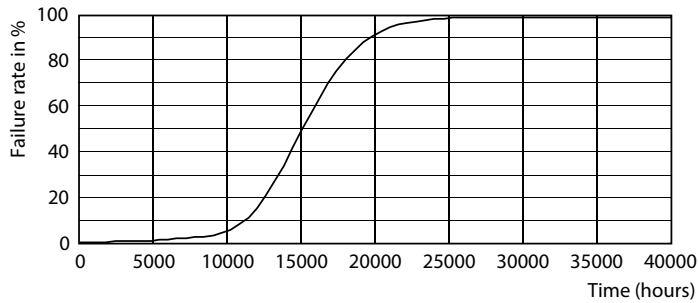

Lifetime

Life Expectancy Diagram - TForce Core HB 25W E27 830 GN3