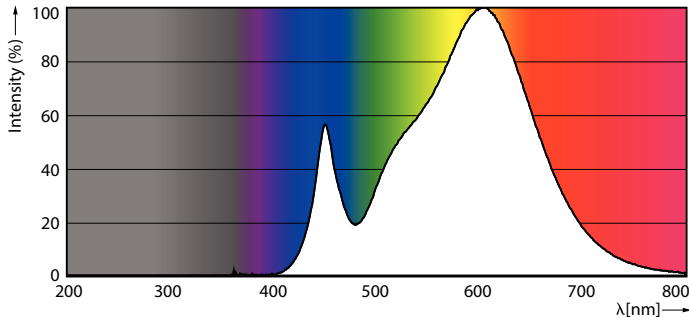

TrueForce Core LED Industrial and Retail (Highbay – HPI/SON/HPL)

Photometric data

Spectral Power Distribution Colour - TForce Core HB 25W E27 830 GN3