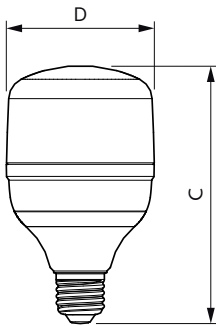

Product data

General Information		Operating and Electrical	
Cap-Base	E27	Luminous Efficacy (rated) (Nom)	104.00 lm/W
Nominal lifetime	15,000 hour(s)	Color Consistency	<6
Switching Cycle	50,000	Color rendering index (CRI)	80
Lighting Technology	LED	LLMF At End Of Nominal Lifetime (Nom)	70 %
EU RoHS compliant	Yes	Line Frequency	50 to 60 Hz
Light Technical		Input Frequency	50 to 60 Hz
Color Code	830 [CCT of 3000K]	Power Consumption	25 W
Beam Angle (Nom)	180 degree(s)	Lamp Current (Nom)	200 mA
Luminous Flux	2,600 lm	Starting Time (Nom)	0.5 s
Color Designation	White (WH)	Warm-up time to 60% light	0.5 s
Correlated Color Temperature (Nom)	3000 K	Power Factor (Fraction)	0.5

Dimensional drawing

Product	D	C
TForce Core HB 25W E27 830 GN3	80 mm	139 mm

Photometric data

General uniform lighting - TForce Core HB 25W E27 830 GN3

Light Distribution Diagram - TForce Core HB 25W E27 830 GN3