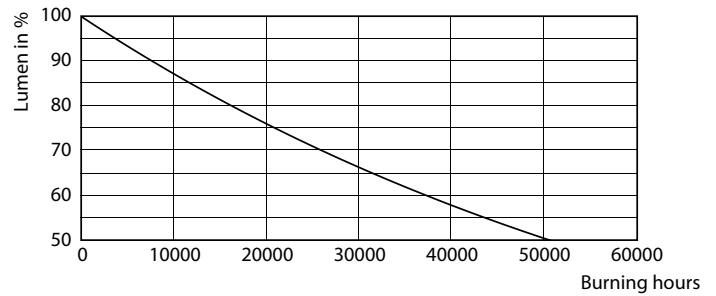

Product data

General Information		Luminous Efficacy (rated) (Nom)	
Cap-Base	E40		107.00 lm/W
Nominal lifetime	25,000 hour(s)	Color Consistency	<6
Switching Cycle	50,000	Color rendering index (CRI)	80
Lighting Technology	LED	LLMF At End Of Nominal Lifetime (Nom)	70 %
EU RoHS compliant	Yes		
Light Technical		Operating and Electrical	
Color Code	865 [CCT of 6500K]	Line Frequency	50 to 60 Hz
Beam Angle (Nom)	180 degree(s)	Input Frequency	50 to 60 Hz
Luminous Flux	7,000 lm	Power Consumption	65 W
Color Designation	Cool Daylight	Lamp Current (Nom)	540 mA
Correlated Color Temperature (Nom)	6500 K	Starting Time (Nom)	0.5 s
		Warm-up time to 60% light	0.5 s
		Power Factor (Fraction)	0.5

TrueForce Core LED Industrial and Retail (Highbay – HPI/SON/HPL)

Photometric data

Spectral Power Distribution Colour - TForce Core HB 65W E40 865 GN3

Lifetime

Life Expectancy Diagram - TForce Core HB 65W E40 865 GN3