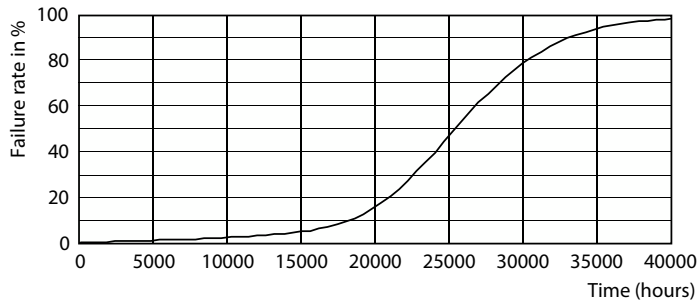

Lifetime

Life Expectancy Diagram - TForce Core HB 65W E40 865 GN3