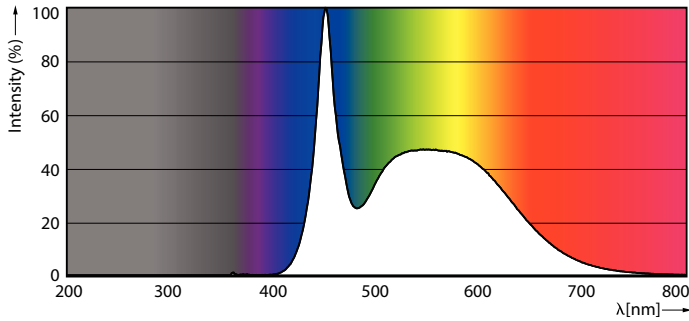

TrueForce Core LED Industrial and Retail (Highbay – HPI/SON/HPL)

Photometric data

Spectral Power Distribution Colour - TForce Core HB 65W E40 865 GN3