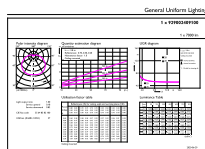

Photometric data

General uniform lighting - TForce Core HB 65W E40 865 GN3

Light Distribution Diagram - TForce Core HB 65W E40 865 GN3