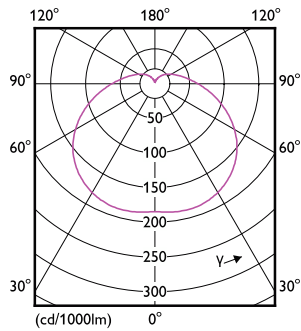

Product data

General Information		Luminous Efficacy (rated) (Nom)	
Cap-Base	E40		107.00 lm/W
Nominal lifetime	25,000 hour(s)	Color Consistency	<6
Switching Cycle	50,000	Color rendering index (CRI)	80
Lighting Technology	LED	LLMF At End Of Nominal Lifetime (Nom)	70 %
EU RoHS compliant	Yes		
Light Technical		Operating and Electrical	
Color Code	865 [CCT of 6500K]	Line Frequency	50 to 60 Hz
Beam Angle (Nom)	180 degree(s)	Input Frequency	50 to 60 Hz
Luminous Flux	7,000 lm	Power Consumption	65 W
Color Designation	Cool Daylight	Lamp Current (Nom)	540 mA
Correlated Color Temperature (Nom)	6500 K	Starting Time (Nom)	0.5 s
		Warm-up time to 60% light	0.5 s
		Power Factor (Fraction)	0.5

TrueForce Core LED Industrial and Retail (Highbay – HPI/SON/HPL)

Voltage (Nom)	220-240 V
Temperature	
Ambient temperature range	-20 °C to 45 °C
T-Case Maximum (Nom)	80 °C
Controls and Dimming	
Dimmable	No
Mechanical and Housing	
Bulb Finish	Frosted
Bulb Shape	T-shape
Approval and Application	
Energy Consumption kWh/1000 h	65 kWh

Dimensional drawing

Product	D	C
TForce Core HB 65W E40 865 GN3	140 mm	224 mm

Photometric data

General uniform lighting - TForce Core HB 65W E40 865 GN3

Light Distribution Diagram - TForce Core HB 65W E40 865 GN3