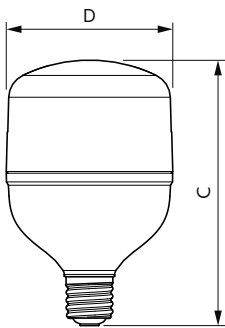

Dimensional drawing

Product	D	C
TForce Core HB 65W E40 865 GN3	140 mm	224 mm

Photometric data

General uniform lighting - TForce Core HB 65W E40 865 GN3

Light Distribution Diagram - TForce Core HB 65W E40 865 GN3