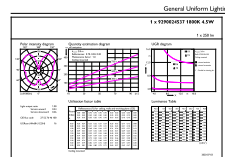

Photometric data

Light Distribution Diagram - LED classic 25W ST64 E27 pink D SRT4

General uniform lighting - LED classic 25W ST64 E27 pink D SRT4