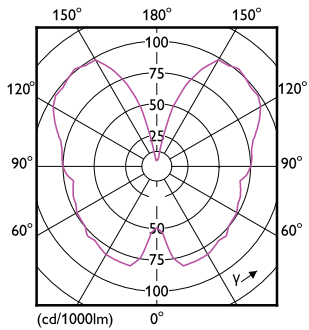

Photometric data

Light Distribution Diagram - LED classic 25W ST64 E27 pink D SRT4

General uniform lighting - LED classic 25W ST64 E27 pink D SRT4