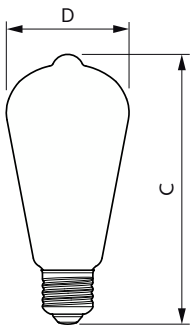

## Dimensional drawing

Product	D	C
LED classic 25W ST64 E27 pink D SRT4	64 mm	140 mm