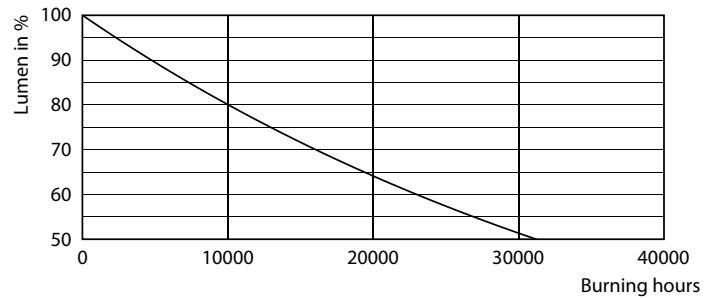

Lumen Maintenance Diagram - LED classic 25W ST64 E27 pink D SRT4