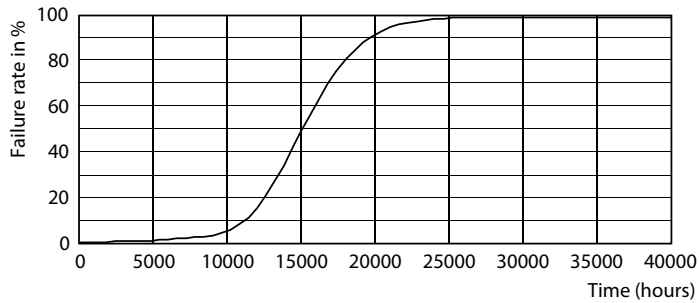

Lifetime

Life Expectancy Diagram - LED classic 25W ST64 E27 pink D SRT4