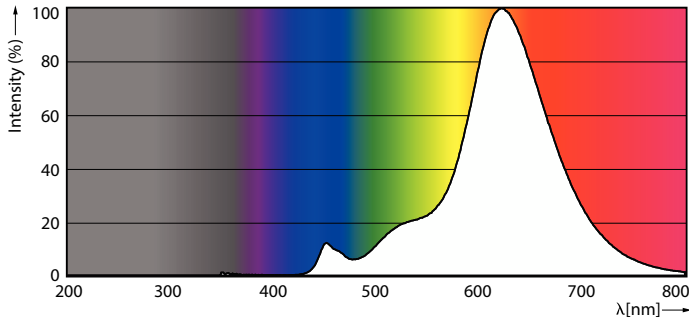

Classic filament LEDbulbs

Photometric data

Spectral Power Distribution Colour - LED classic 25W ST64 E27 pink D SRT4