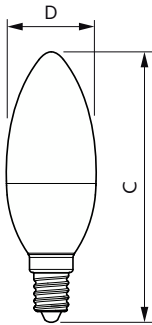

Måttskiss

Product	D	C
CorePro candle ND 5-40W E14 827 B35 FR	45 mm	87 mm

Fotometriska data

General uniform lighting - CorePro candle ND 5-40W E14 827 B35 FR

Spectral Power Distribution Colour - CorePro candle ND 5-40W E14 827 B35 FR