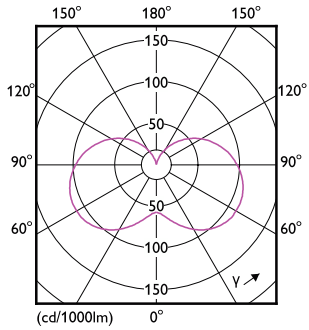

CorePro Plastic LEDcandles & lusters

Fotometriska data

Light Distribution Diagram - CorePro candle ND 5-40W E14 827 B35 FR