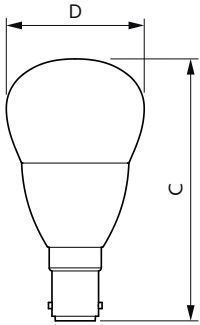

Candle LED

Product Data	
Order product name	LEDLuster 5-40W B15 827 P45NDFR AU 2CT
Full product name	LEDLuster 5-40W B15 827 P45NDFR AU 2CT
Full product code	871951432253000
Order code	929002969779

Material Nr. (12NC)	929002969779
Numerator - Quantity Per Pack	1
EAN/UPC - Product/Case	8719514322530
Numerator - Packs per outer box	6
EAN/UPC - Case	8719514322547

Dimensional drawing

Product	D	C
LEDLuster 5-40W B15 827 P45NDFR AU 2CT	45 mm	86 mm