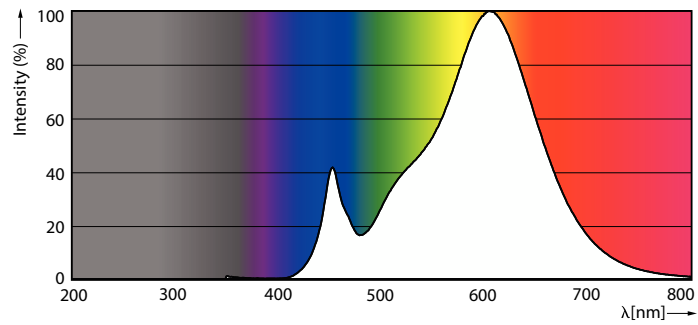

Photometric data

Spectral Power Distribution Colour - LEDLuster 5-40W B15 827 P45NDFR AU 2CT