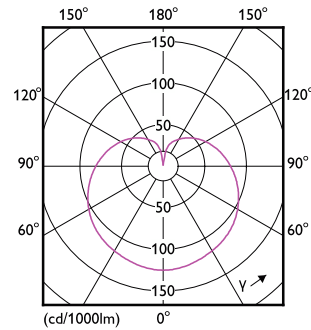

Light Distribution Diagram - LEDLuster 5-40W B15 827 P45NDFR AU 2CT

General uniform lighting - LEDLuster 5-40W B15 827 P45NDFR AU 2CT