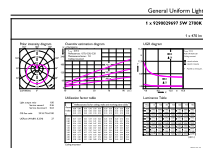

General uniform lighting - LEDLuster 5-40W B15 827 P45NDFR AU 2CT