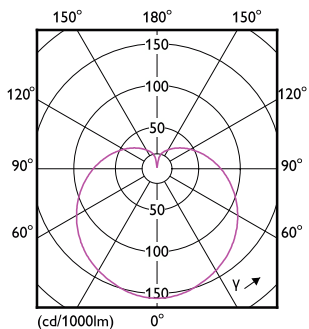

Product data

General Information	
Cap base	E14 [E14]
Nominal lifetime	15,000 h
Switching Cycle	50,000
Lighting Technology	LED
Flux measurement reference	Sphere
CE mark	Yes
EU RoHS compliant	Yes
Light Technical	
Colour Code	840 [CCT of 4000K]
Luminous Flux	806 lm
Colour designation	Cool White (CW)
Correlated Colour Temperature	4000 K
Luminous efficacy (rated) (nom.)	115.00 lm/W
Colour consistency	<6
Colour rendering index (CRI)	80
LLMF at end of nominal lifetime (nom.)	70 %
Flickering value (PstLM)	1
Stroboscopic effect	0.4
Photobiological safety according to EN 62471 RG1	

Order code	31308800
Material no. (12 NC)	929002973302
SAP numerator – quantity per pack	1
EAN/UPC – Product/Case	8719514313088
Numerator – packs per outer box	10
EAN/UPC - Case	8719514313095

Dimensional drawing

Product	D	C
CorePro lustre ND 7-60W E14 840 P48 FR	48 mm	95 mm

Photometric data

General uniform lighting - CorePro lustre ND 7-60W E14 840 P48 FR

Spectral Power Distribution Colour - CorePro lustre ND 7-60W E14 840 P48 FR