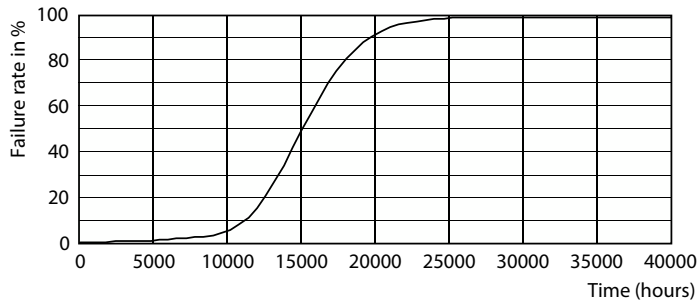

CorePro LEDcandle

Lifetime

Life Expectancy Diagram - CorePro lustre ND 7-60W E14 840 P48 FR

Lumen Maintenance Diagram - CorePro lustre ND 7-60W E14 840 P48 FR