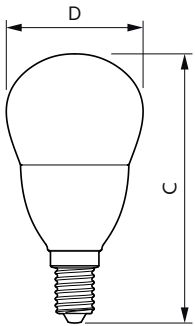

Product data

General Information	
Cap base	E14 [E14]
Nominal lifetime	15,000 h
Switching Cycle	50,000
Lighting Technology	LED
Flux measurement reference	Sphere
CE mark	Yes
EU RoHS compliant	Yes
Light Technical	
Colour Code	840 [CCT of 4000K]
Luminous Flux	806 lm
Colour designation	Cool White (CW)
Correlated Colour Temperature	4000 K
Luminous efficacy (rated) (nom.)	115.00 lm/W
Colour consistency	<6
Colour rendering index (CRI)	80
LLMF at end of nominal lifetime (nom.)	70 %
Flickering value (PstLM)	1
Stroboscopic effect	0.4
Photobiological safety according to EN 62471 RG1	

Product	D	C
CorePro lustre ND 7-60W E14 840 P48 FR	48 mm	95 mm

Photometric data

General uniform lighting - CorePro lustre ND 7-60W E14 840 P48 FR

Spectral Power Distribution Colour - CorePro lustre ND 7-60W E14 840 P48 FR