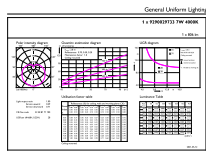

Photometric data

General uniform lighting - CorePro lustre ND 7-60W E14 840 P48 FR

Spectral Power Distribution Colour - CorePro lustre ND 7-60W E14 840 P48 FR