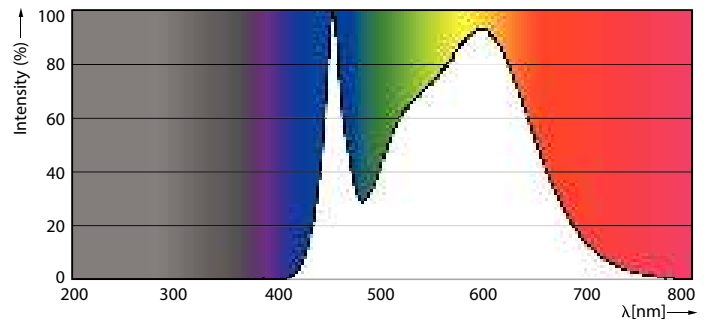

General uniform lighting - CorePro lustre ND 7-60W E14 840 P48 FR

Spectral Power Distribution Colour - CorePro lustre ND 7-60W E14 840 P48 FR