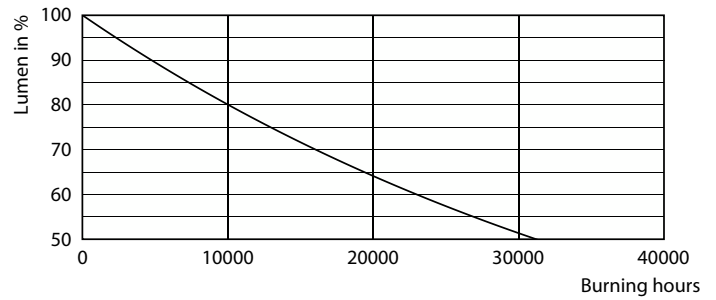

CorePro LEDcandle

Lifetime

Life Expectancy Diagram - CorePro lustre ND 7-60W E14 840 P48 FR

Lumen Maintenance Diagram - CorePro lustre ND 7-60W E14 840 P48 FR