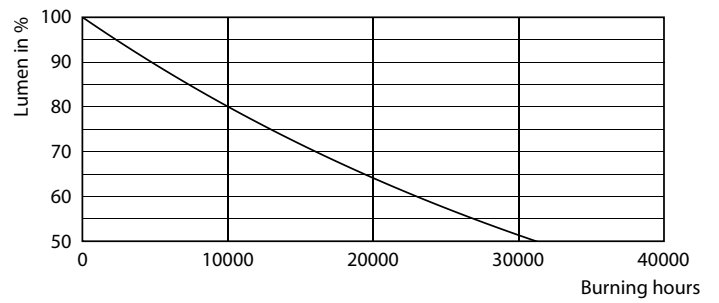

Lumen Maintenance Diagram - LED classic 25W ST64 E27GOLD SP D RFSRT4