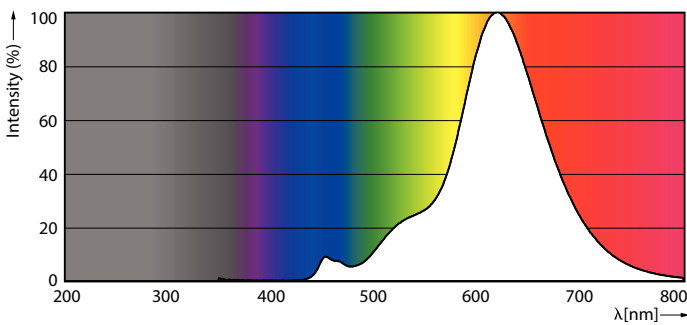

Product data

General Information	
Cap-Base	E27
Nominal lifetime	15,000 hour(s)
Switching Cycle	20,000
Rated Lifetime (Hours)	15,000 hour(s)
Lighting Technology	LED
EU RoHS compliant	Yes
Light Technical	
Color Code	818 [CCT of 1800K]
Color Code	818 [CCT of 1800K]
Beam Angle (Nom)	330 degree(s)
Luminous Flux	250 lm
Color Designation	1800
Correlated Color Temperature (Nom)	1800 K
Luminous Efficacy (rated) (Nom)	62 lm/W
Color Consistency	<6
Color rendering index (CRI)	80
LLMF At End Of Nominal Lifetime (Nom)	70 %
Flickering value (PstLM) - Flickering value as per EN 61000-3-3	1

Stroboscopic effect visibility measure (SVM)	0.4
Photobiological safety according to EN 62471	RG1
Operating and Electrical	
Line Frequency	50 to 60 Hz
Input Frequency	50 to 60 Hz
Power Consumption	4 W
Lamp Current (Nom)	24 mA
Wattage Equivalent	25 W
Starting Time (Nom)	0.5 s
Warm-up time to 60% light	0.5 s
Power Factor (Fraction)	0.7
Voltage (Nom)	220-240 V
Temperature	
Ambient temperature range	-20 to +45 °C
T-Case Maximum (Nom)	35 °C

Energy Consumption kWh/1000 h	4 kWh
EyeComfort	Yes

Product Data

Order product name	LED classic 25W ST64 E27GOLD SP D RFSRT4
--------------------	--

Full product name	LED classic 25W ST64 E27GOLD SP D RFSRT4
Full product code	871951431545700
Order code	929002982901
Material Nr. (12NC)	929002982901
Numerator - Quantity Per Pack	1
EAN/UPC - Product/Case	8719514315457
Numerator - Packs per outer box	4
EAN/UPC - Case	8719514315464

Dimensional drawing

Product	D	C
LED classic 25W ST64 E27GOLD SP D RFSRT4	65 mm	143 mm

Photometric data

Spectral Power Distribution Colour - LED classic 25W ST64 E27GOLD SP D RFSRT4

Light Distribution Diagram - LED classic 25W ST64 E27GOLD SP D RFSRT4