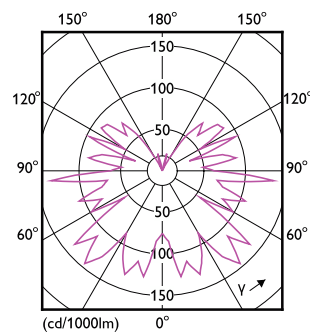

Product data

General Information	
Cap-Base	E27
Nominal lifetime	15,000 hour(s)
Switching Cycle	20,000
Rated Lifetime (Hours)	15,000 hour(s)
Lighting Technology	LED
EU RoHS compliant	Yes
Light Technical	
Color Code	818 [CCT of 1800K]
Color Code	818 [CCT of 1800K]
Beam Angle (Nom)	330 degree(s)
Luminous Flux	250 lm
Color Designation	1800
Correlated Color Temperature (Nom)	1800 K
Luminous Efficacy (rated) (Nom)	62 lm/W
Color Consistency	<6
Color rendering index (CRI)	80
LLMF At End Of Nominal Lifetime (Nom)	70 %
Flickering value (PstLM) - Flickering value as per EN 61000-3-3	1

Stroboscopic effect visibility measure (SVM)	0.4
Photobiological safety according to EN 62471	RG1
Operating and Electrical	
Line Frequency	50 to 60 Hz
Input Frequency	50 to 60 Hz
Power Consumption	4 W
Lamp Current (Nom)	24 mA
Wattage Equivalent	25 W
Starting Time (Nom)	0.5 s
Warm-up time to 60% light	0.5 s
Power Factor (Fraction)	0.7
Voltage (Nom)	220-240 V
Temperature	
Ambient temperature range	-20 to +45 °C
T-Case Maximum (Nom)	35 °C

Dimensional drawing

Product	D	C
LED classic 25W ST64 E27GOLD SP D RFSRT4	65 mm	143 mm

Photometric data

Spectral Power Distribution Colour - LED classic 25W ST64 E27GOLD SP D RFSRT4

Light Distribution Diagram - LED classic 25W ST64 E27GOLD SP D RFSRT4