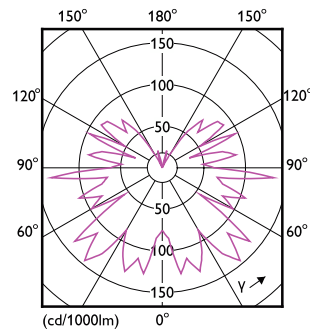

Product data

General Information	
Cap-Base	E27 [E27]
Nominal lifetime	15,000 hour(s)
Switching Cycle	20,000
Rated Lifetime (Hours)	15,000 hour(s)
Lighting Technology	LED
EU RoHS compliant	Yes
Light Technical	
Color Code	818 [CCT of 1800K]
Color Code	818 [CCT of 1800K]
Beam Angle (Nom)	330 degree(s)
Luminous Flux	250 lumen
Color Designation	1800
Correlated Color Temperature (Nom)	1800 K
Luminous Efficacy (rated) (Nom)	62 lm/W
Color Consistency	<6
Color rendering index (CRI)	80
LLMF At End Of Nominal Lifetime (Nom)	70 %
Flickering value (PstLM)	1

Stroboscopic effect value (SVM)	0.4
Photobiological safety according to EN 62471	RG1
Operating and Electrical	
Line Frequency	50 to 60 Hz
Input Frequency	50 to 60 Hz
Power Consumption	4 W
Lamp Current (Nom)	24 mA
Wattage Equivalent	25 W
Starting Time (Nom)	0.5 s
Warm-up time to 60% light	0.5 s
Power Factor (Fraction)	0.7
Voltage (Nom)	220-240 V
Temperature	
Ambient temperature range	-20 to +45 °C
T-Case Maximum (Nom)	35 °C

Energy Consumption kWh/1000 h	4 kWh
EyeComfort	Yes

Product Data

Full product code	871951431545700
-------------------	-----------------

Order product name	LED classic 25W ST64 E27GOLD SP D RFSRT4
Order code	929002982901
Numerator - Quantity Per Pack	1
Numerator - Packs per outer box	4
Material Nr. (12NC)	929002982901
Full product name	LED classic 25W ST64 E27GOLD SP D RFSRT4
EAN/UPC - Case	8719514315464
EAN/UPC - Product/Case	8719514315457

Dimensional drawing

Product	D	C
LED classic 25W ST64 E27GOLD SP D RFSRT4	65 mm	143 mm

Photometric data

Spectral Power Distribution Colour - LED classic 25W ST64 E27GOLD SP D RFSRT4

Light Distribution Diagram - LED classic 25W ST64 E27GOLD SP D RFSRT4