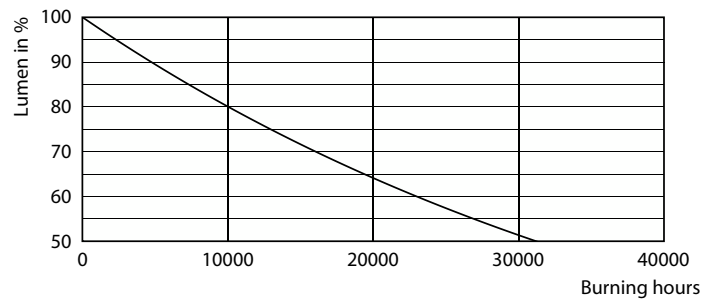

Lumen Maintenance Diagram - LED classic 25W ST64 E27GOLD SP D RFSRT4