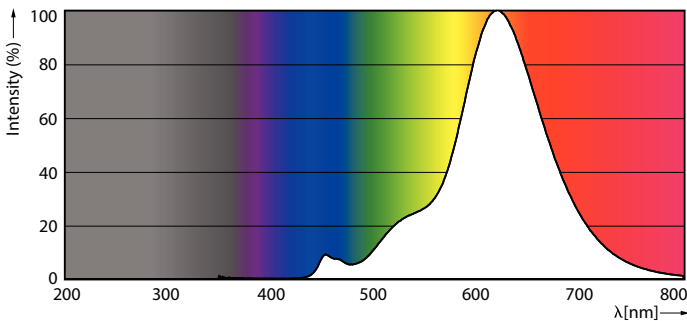

Photometric data

Spectral Power Distribution Colour - LED classic 25W ST64 E27GOLD SP D RFSRT4