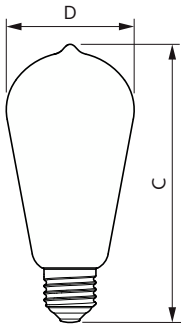

Dimensional drawing

Product	D	C
LED classic 25W ST64 E27GOLD SP D RFSRT4	65 mm	143 mm

Photometric data

Spectral Power Distribution Colour - LED classic 25W ST64 E27GOLD SP D RFSRT4

Light Distribution Diagram - LED classic 25W ST64 E27GOLD SP D RFSRT4