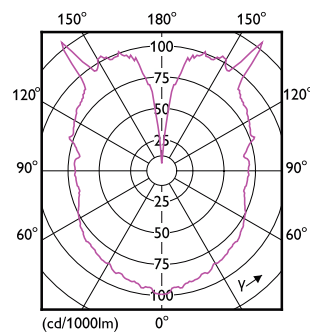

General uniform lighting - LED classic-giant 40W E27 G200 GOLD DIM

Light Distribution Diagram - LED classic-giant 40W E27 G200 GOLD DIM