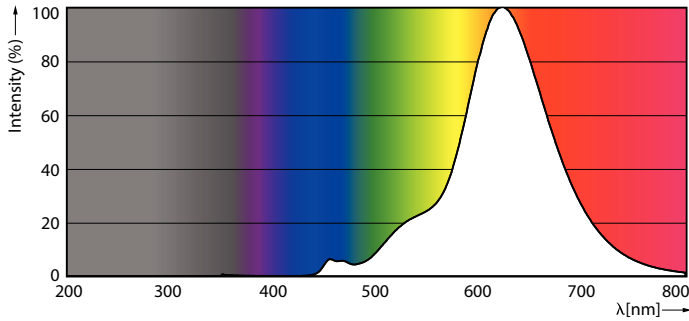

Classic filament LEDbulbs

Photometric data

Spectral Power Distribution Colour - LED classic-giant 40W E27 G200 GOLD DIM