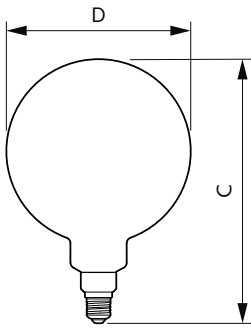

## Dimensional drawing

Product	D	C
LED classic-giant 40W E27 G200 GOLD DIM	202 mm	286 mm