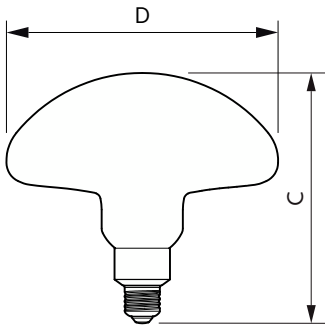

Bulb Finish	Amber
Bulb Material	Glass
Bulb Shape	Others

Approval and Application

Energy Consumption kWh/1000 h	6 kWh
EyeComfort	Yes

Product Data

Order product name	LEDClassic 40W Mushroom E27 1800K GOLD D
--------------------	---

Dimensional drawing

Product	D	C
LEDClassic 40W Mushroom E27 1800K GOLD D	202 mm	188 mm

Photometric data

Light Distribution Diagram - LEDClassic 40W Mushroom E27 1800K GOLD D

Spectral Power Distribution Colour - LEDClassic 40W Mushroom E27 1800K GOLD D