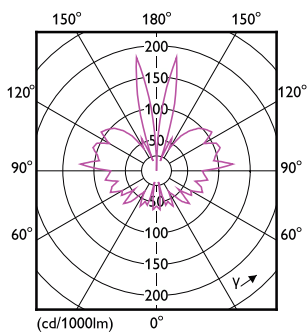

Product data

General Information	
Cap-Base	E27
Nominal lifetime	15,000 hour(s)
Switching Cycle	20,000
Rated Lifetime (Hours)	15,000 hour(s)
Lighting Technology	LED
CE mark	Yes
EU RoHS compliant	Yes

Light Technical	
Color Code	818 [CCT of 1800K]
Color Code	818 [CCT of 1800K]
Beam Angle (Nom)	300 degree(s)
Luminous Flux	470 lm
Color Designation	1800
Correlated Color Temperature (Nom)	1800 K
Luminous Efficacy (rated) (Nom)	85 lm/W
Color Consistency	<6
Color rendering index (CRI)	80
LLMF At End Of Nominal Lifetime (Nom)	70 %

Bulb Finish	Amber
Bulb Material	Glass
Bulb Shape	Others

Approval and Application

Energy Consumption kWh/1000 h	6 kWh
EyeComfort	Yes

Product Data

Order product name	LEDClassic 40W Mushroom E27 1800K GOLD D
--------------------	---

Dimensional drawing

Product	D	C
LEDClassic 40W Mushroom E27 1800K GOLD D	202 mm	188 mm

Photometric data

Light Distribution Diagram - LEDClassic 40W Mushroom E27 1800K GOLD D

Spectral Power Distribution Colour - LEDClassic 40W Mushroom E27 1800K GOLD D