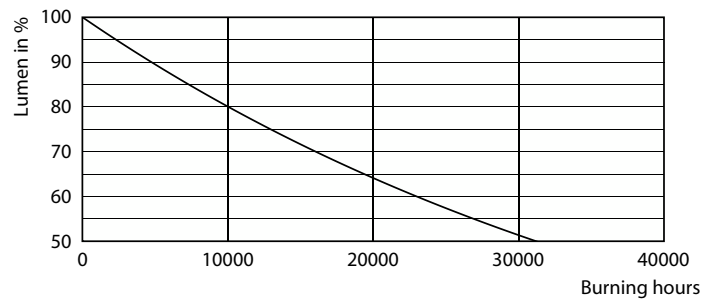

Product data

General Information	
Cap-Base	E27
Nominal lifetime	15,000 hour(s)
Switching Cycle	20,000
Rated Lifetime (Hours)	15,000 hour(s)
Lighting Technology	LED
CE mark	Yes
EU RoHS compliant	Yes

Light Technical	
Color Code	818 [CCT of 1800K]
Color Code	818 [CCT of 1800K]
Beam Angle (Nom)	300 degree(s)
Luminous Flux	470 lm
Color Designation	1800
Correlated Color Temperature (Nom)	1800 K
Luminous Efficacy (rated) (Nom)	85 lm/W
Color Consistency	<6
Color rendering index (CRI)	80
LLMF At End Of Nominal Lifetime (Nom)	70 %

Dimensional drawing

Product	D	C
LEDClassic 40W Mushroom E27 1800K GOLD D	202 mm	188 mm

Photometric data

Light Distribution Diagram - LEDClassic 40W Mushroom E27 1800K GOLD D

Spectral Power Distribution Colour - LEDClassic 40W Mushroom E27 1800K GOLD D

Classic filament LEDbulbs

Photometric data

General uniform lighting - LEDClassic 40W Mushroom E27 1800K GOLD D

Lifetime

Life Expectancy Diagram - LEDClassic 40W Mushroom E27 1800K GOLD D

Lumen Maintenance Diagram - LEDClassic 40W Mushroom E27 1800K GOLD D