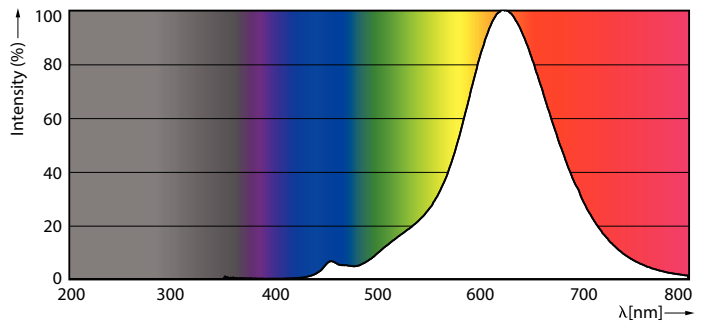

Product data

General Information	
Cap-Base	E27
Nominal lifetime	15,000 hour(s)
Switching Cycle	20,000
Rated Lifetime (Hours)	15,000 hour(s)
Lighting Technology	LED
CE mark	Yes
EU RoHS compliant	Yes

Light Technical	
Color Code	818 [CCT of 1800K]
Color Code	818 [CCT of 1800K]
Beam Angle (Nom)	300 degree(s)
Luminous Flux	470 lm
Color Designation	1800
Correlated Color Temperature (Nom)	1800 K
Luminous Efficacy (rated) (Nom)	85 lm/W
Color Consistency	<6
Color rendering index (CRI)	80
LLMF At End Of Nominal Lifetime (Nom)	70 %

Bulb Finish	Amber
Bulb Material	Glass
Bulb Shape	Others

Approval and Application

Energy Consumption kWh/1000 h	6 kWh
EyeComfort	Yes

Product Data

Order product name	LEDClassic 40W Mushroom E27 1800K GOLD D
--------------------	---

Dimensional drawing

Product	D	C
LEDClassic 40W Mushroom E27 1800K GOLD D	202 mm	188 mm

Photometric data

Light Distribution Diagram - LEDClassic 40W Mushroom E27 1800K GOLD D

Spectral Power Distribution Colour - LEDClassic 40W Mushroom E27 1800K GOLD D