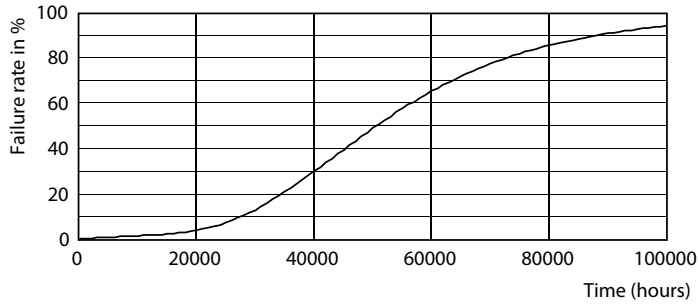

LED Wallpack Retrofits

Lifetime

Life Expectancy Diagram - 40WP/LED/840/LS EX39 G3 BB 3/1

Lumen Maintenance Diagram - 40WP/LED/840/LS EX39 G3 BB 3/1