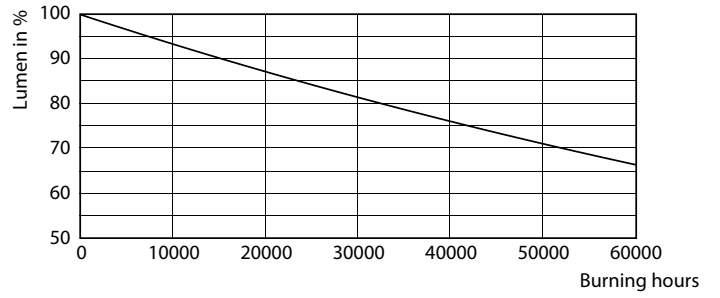

LED Wallpack Retrofits

Lifetime

Life Expectancy Diagram - 40WP/LED/840/LS EX39 G3 BB 3/1

Lumen Maintenance Diagram - 40WP/LED/840/LS EX39 G3 BB 3/1