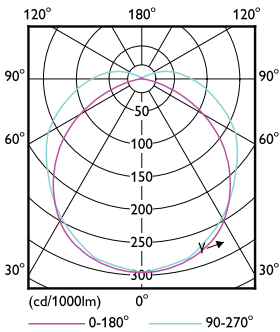

## Dimensional drawing

Product	D	C
40WP/LED/840/LS EX39 G3 BB 3/1	92 mm	215 mm

## Photometric data

Spectral Power Distribution Colour - 40WP/LED/840/LS EX39 G3 BB 3/1

Light Distribution Diagram - 40WP/LED/840/LS EX39 G3 BB 3/1

General uniform lighting - 40WP/LED/840/LS EX39 G3 BB 3/1