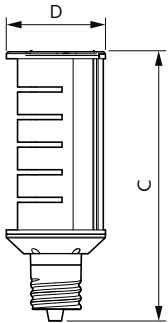

## Product Data

Order product name 40WP/LED/840/LS EX39 G3 BB 3/1  
 Full product name 40WP/LED/840/LS EX39 G3 BB 3/1  
 Order code 929003000104

Material Nr. (12NC) 929003000104

Numerator - Quantity Per Pack 1

## Dimensional drawing

Product	D	C
40WP/LED/840/LS EX39 G3 BB 3/1	92 mm	215 mm