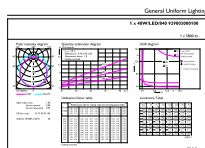

## Dimensional drawing

Product	D	C
40WP/LED/840/LS EX39 G3 BB 3/1	92 mm	215 mm

## Photometric data

Spectral Power Distribution Colour - 40WP/LED/840/LS EX39 G3 BB 3/1

Light Distribution Diagram - 40WP/LED/840/LS EX39 G3 BB 3/1

General uniform lighting - 40WP/LED/840/LS EX39 G3 BB 3/1