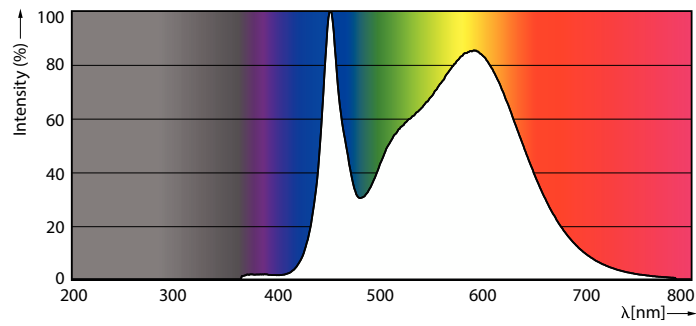

Photometric data

Spectral Power Distribution Colour - 40WP/LED/840/LS EX39 G3 BB 3/1

General uniform lighting - 40WP/LED/840/LS EX39 G3 BB 3/1