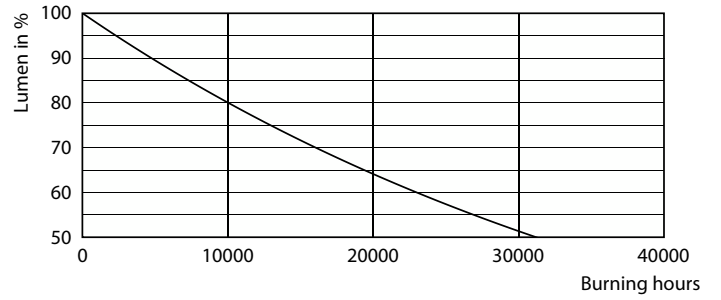

LEDLamps

Lifetime

Life Expectancy Diagram - LEDBulb 12W E27 965 230V 2PF/3 AU

Lumen Maintenance Diagram - LEDBulb 12W E27 965 230V 2PF/3 AU