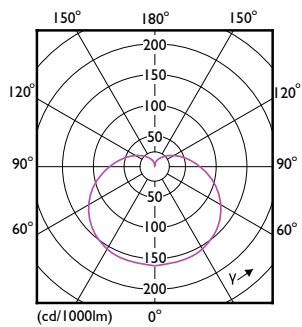

Photometric data

Light Distribution Diagram - LEDBulb 12W E27 965 230V 2PF/3 AU

General uniform lighting - LEDBulb 12W E27 965 230V 2PF/3 AU