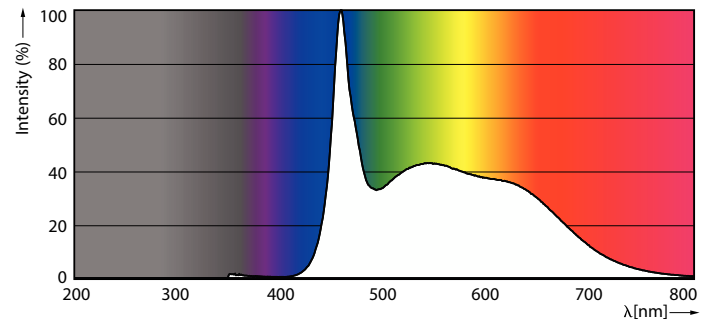

Photometric data

Spectral Power Distribution Colour - LEDBulb 12W E27 965 230V 2PF/3 AU

General uniform lighting - LEDBulb 12W E27 965 230V 2PF/3 AU