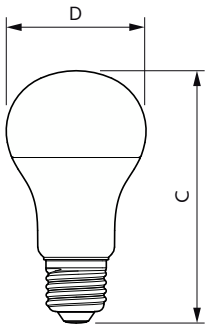

Temperature	
Ambient temperature range	-20 to +45 °C
T-Case Maximum (Nom)	95 °C

Controls and Dimming	
Dimmable	No

Mechanical and Housing	
Bulb Finish	Frosted
Bulb Material	Plastic
Bulb Shape	A60

Approval and Application	
Energy Consumption kWh/1000 h	- kWh
EyeComfort	Yes

Product	D	C
LEDBulb 12W E27 965 230V 2PF/3 AU	60 mm	110 mm

Photometric data

Light Distribution Diagram - LEDBulb 12W E27 965 230V 2PF/3 AU

Spectral Power Distribution Colour - LEDBulb 12W E27 965 230V 2PF/3 AU