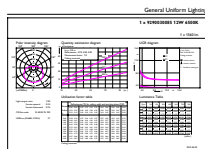

General uniform lighting - LEDBulb 12W E27 965 230V 2PF/3 AU