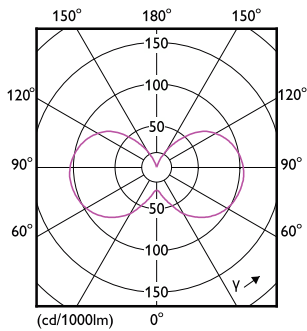

Photometric data

Light Distribution Diagram - LEDclassic 40W P45 2700K B15 D CL AU