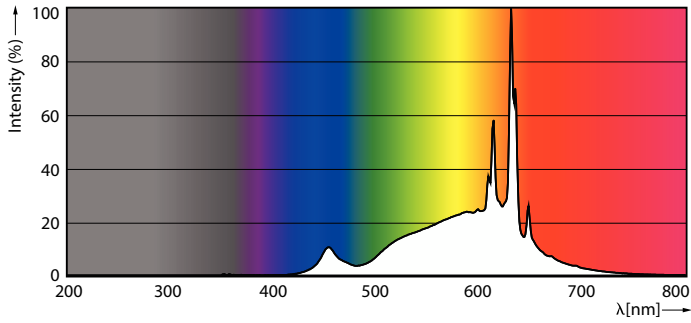

Classic filament LED candles and lusters

Photometric data

Spectral Power Distribution Colour - LEDclassic 40W P45 2700K B15 D CL AU