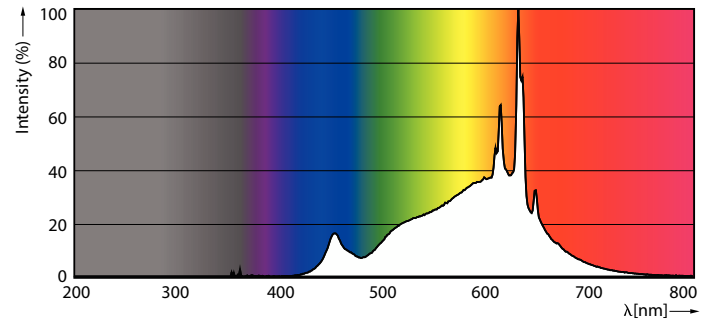

Accent Lighting Spots - 13PAR38/LED/927/F40/DIM/GULW/T20 6/1FB

Spectral Power Distribution Colour - 13PAR38/LED/927/F40/DIM/GULW/T20 6/1FB