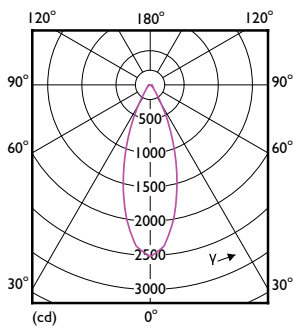

Product data

General Information	
Cap-Base	E26 [Single Contact Medium Screw]
Nominal lifetime	25,000 hour(s)
Switching Cycle	50,000
Lighting Technology	LED
EU RoHS compliant	Yes
Light Technical	
Color Code	927 [CCT of 2700K]
Beam Angle (Nom)	40 degree(s)
Luminous Flux	1,200 lm
Luminous Intensity (Nom)	2,450 cd
Color Designation	Warm White (WW)
Correlated Color Temperature (Nom)	2700 K
Luminous Efficacy (rated) (Nom)	92.00 lm/W
Color Consistency	<4
Color rendering index (CRI)	90
LLMF At End Of Nominal Lifetime (Nom)	70 %
Operating and Electrical	
Line Frequency	50 to 60 Hz
Input Frequency	50 to 60 Hz
Power Consumption	13 W
Lamp Current (Nom)	120 mA

Dimensional drawing

Product	D	C
13PAR38/LED/927/F40/DIM/GULW/T20 6/1FB	4-13/16 inch	5-1/8 inch

Photometric data

Accent Lighting Spots - 13PAR38/LED/927/F40/DIM/GULW/T20 6/1FB

Spectral Power Distribution Colour - 13PAR38/LED/927/F40/DIM/GULW/T20 6/1FB