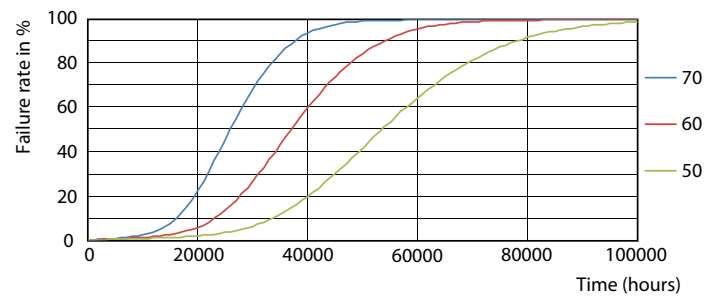

Life Expectancy Diagram - MAS LEDtube 600mm HE 8W 865 T5 EU