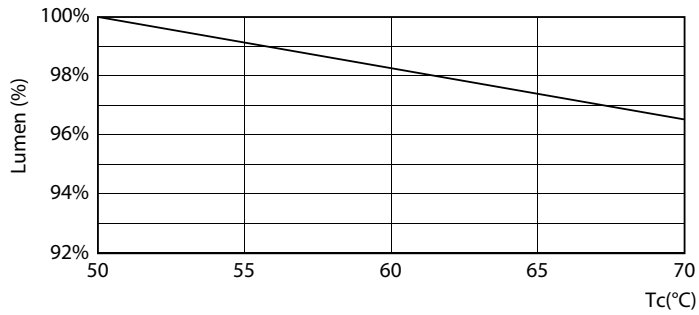

MASTER tubo LED direto á rede T5

Vida útil

Lumen Maintenance Diagram - MAS LEDtube 600mm HE 8W 865 T5 EU