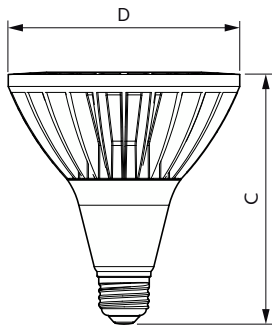

TrueForce High Lumen PAR

27PAR38TrueF 830 F15 DIM 120V-277V 6/1FB

Philips LED TrueForce PAR high lumen lamps are the perfect transition from CDM lamps to LED.

Product data

General Information		Power Consumption	
Cap-Base	E26 [Single Contact Medium Screw]	Lamp Current (Nom)	216 mA
Nominal lifetime	25,000 hour(s)	Wattage Equivalent	250 W
Switching Cycle	50,000	Starting Time (Nom)	0.5 s
Lighting Technology	LED	Warm-up time to 60% light	0.5 s
EU RoHS compliant	Yes	Power Factor (Fraction)	0.9
		Voltage (Nom)	120-277 V
Light Technical		Temperature	
Color Code	830 [CCT of 3000K]	T-Case Maximum (Nom)	75 °C
Beam Angle (Nom)	15 degree(s)		
Luminous Flux	2,800 lm	Controls and Dimming	
Luminous Intensity (Nom)	18,000 cd	Dimmable	Only with specific dimmers
Color Designation	White (WH)		
Correlated Color Temperature (Nom)	3000 K	Mechanical and Housing	
Luminous Efficacy (rated) (Nom)	103.00 lm/W	Bulb Finish	Clear
Color Consistency	<4	Bulb Material	Aluminum
Color rendering index (CRI)	80	Bulb Shape	PAR38
LLMF At End Of Nominal Lifetime (Nom)	70 %	UL Wet/ damp/ dry location	Damp location
Operating and Electrical		Approval and Application	
Line Frequency	60 Hz	Suitable For Accent Lighting	Yes
Input Frequency	60 Hz		

Product Data

Order product name	27PAR38TrueF 830 F15 DIM 120V-277V 6/1FB
--------------------	--

Full product name	27PAR38TrueF 830 F15 DIM 120V-277V 6/1FB
Order code	929003063504
Material Nr. (12NC)	929003063504
Numerator - Quantity Per Pack	1
EAN/UPC - Product/Case	046677569723
Numerator - Packs per outer box	6
EAN/UPC - Case	50046677569728

Dimensional drawing

Product	D	C
27PAR38TrueF 830 F15 DIM 120V-277V 6/1FB	120 mm	131 mm

Photometric data

Light Distribution Diagram - 27PAR38TrueF 830 F15 DIM 120V-277V 6/1FB

Accent Lighting Spots - 27PAR38TrueF 830 F15 DIM 120V-277V 6/1FB