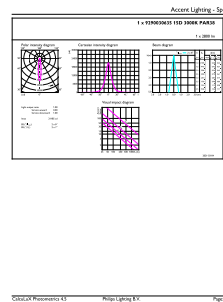

Product Data

Order product name	27PAR38TrueF 830 F15 DIM 120V-277V 6/1FB
--------------------	--

Full product name	27PAR38TrueF 830 F15 DIM 120V-277V 6/1FB
Order code	929003063504
Material Nr. (12NC)	929003063504
Numerator - Quantity Per Pack	1
EAN/UPC - Product/Case	046677569723
Numerator - Packs per outer box	6
EAN/UPC - Case	50046677569728

Dimensional drawing

Product	D	C
27PAR38TrueF 830 F15 DIM 120V-277V 6/1FB	120 mm	131 mm

Photometric data

Light Distribution Diagram - 27PAR38TrueF 830 F15 DIM 120V-277V 6/1FB

Accent Lighting Spots - 27PAR38TrueF 830 F15 DIM 120V-277V 6/1FB

TrueForce High Lumen PAR

Photometric data

Spectral Power Distribution Colour - 27PAR38TrueF 830 F15 DIM 120V-277V 6/1FB

Lifetime

Life Expectancy Diagram - 27PAR38TrueF 830 F15 DIM 120V-277V 6/1FB

Lumen Maintenance Diagram - 27PAR38TrueF 830 F15 DIM 120V-277V 6/1FB