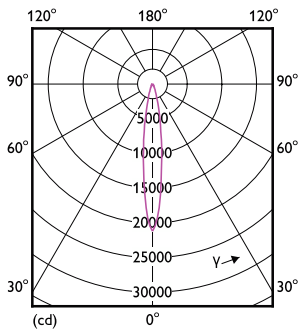

Product Data

Order product name	27PAR38TrueF 830 F15 DIM 120V-277V 6/1FB
--------------------	--

Full product name	27PAR38TrueF 830 F15 DIM 120V-277V 6/1FB
Order code	929003063504
Material Nr. (12NC)	929003063504
Numerator - Quantity Per Pack	1
EAN/UPC - Product/Case	046677569723
Numerator - Packs per outer box	6
EAN/UPC - Case	50046677569728

Dimensional drawing

Product	D	C
27PAR38TrueF 830 F15 DIM 120V-277V 6/1FB	120 mm	131 mm

Photometric data

Light Distribution Diagram - 27PAR38TrueF 830 F15 DIM 120V-277V 6/1FB

Accent Lighting Spots - 27PAR38TrueF 830 F15 DIM 120V-277V 6/1FB