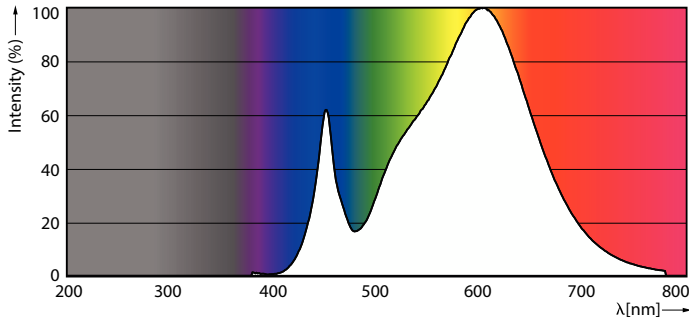

TrueForce High Lumen PAR

27PAR38TrueF 830 F15 DIM 120V-277V 6/1FB

Philips LED TrueForce PAR high lumen lamps are the perfect transition from CDM lamps to LED.

Product data

General Information		Power Consumption	
Cap-Base	E26 [Single Contact Medium Screw]	Lamp Current (Nom)	216 mA
Nominal lifetime	25,000 hour(s)	Wattage Equivalent	250 W
Switching Cycle	50,000	Starting Time (Nom)	0.5 s
Lighting Technology	LED	Warm-up time to 60% light	0.5 s
EU RoHS compliant	Yes	Power Factor (Fraction)	0.9
		Voltage (Nom)	120-277 V
Light Technical		Temperature	
Color Code	830 [CCT of 3000K]	T-Case Maximum (Nom)	75 °C
Beam Angle (Nom)	15 degree(s)		
Luminous Flux	2,800 lm	Controls and Dimming	
Luminous Intensity (Nom)	18,000 cd	Dimmable	Only with specific dimmers
Color Designation	White (WH)		
Correlated Color Temperature (Nom)	3000 K	Mechanical and Housing	
Luminous Efficacy (rated) (Nom)	103.00 lm/W	Bulb Finish	Clear
Color Consistency	<4	Bulb Material	Aluminum
Color rendering index (CRI)	80	Bulb Shape	PAR38
LLMF At End Of Nominal Lifetime (Nom)	70 %	UL Wet/ damp/ dry location	Damp location
Operating and Electrical		Approval and Application	
Line Frequency	60 Hz	Suitable For Accent Lighting	Yes
Input Frequency	60 Hz		

Dimensional drawing

Product	D	C
27PAR38TrueF 830 F15 DIM 120V-277V 6/1FB	120 mm	131 mm

Photometric data

Light Distribution Diagram - 27PAR38TrueF 830 F15 DIM 120V-277V 6/1FB

Accent Lighting Spots - 27PAR38TrueF 830 F15 DIM 120V-277V 6/1FB

TrueForce High Lumen PAR

Photometric data

Spectral Power Distribution Colour - 27PAR38TrueF 830 F15 DIM 120V-277V 6/1FB

Lifetime

Life Expectancy Diagram - 27PAR38TrueF 830 F15 DIM 120V-277V 6/1FB

Lumen Maintenance Diagram - 27PAR38TrueF 830 F15 DIM 120V-277V 6/1FB