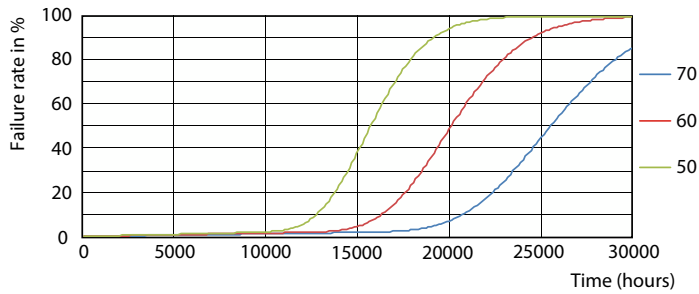

Ecofit Ledtubes T8

Fotometrie

Durata

Lumen Maintenance Diagram - Ecofit LEDtube 1200mm 16W 840 T8