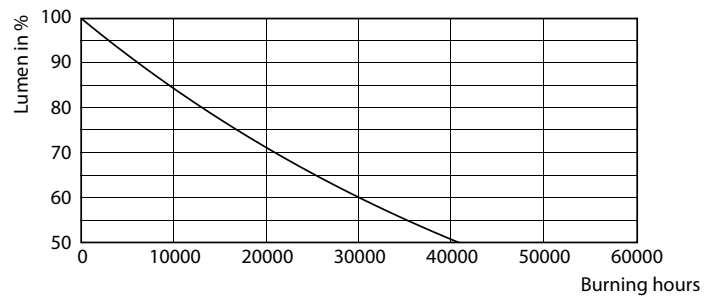

## Durata

Life Expectancy Diagram - Ecofit LEDtube 1200mm 16W 840 T8

Life Expectancy Diagram - Ecofit LEDtube 1200mm 16W 840 T8

Lumen Maintenance Diagram - Ecofit LEDtube 1200mm 16W 840 T8

Lumen Maintenance Diagram - Ecofit LEDtube 1200mm 16W 840 T8