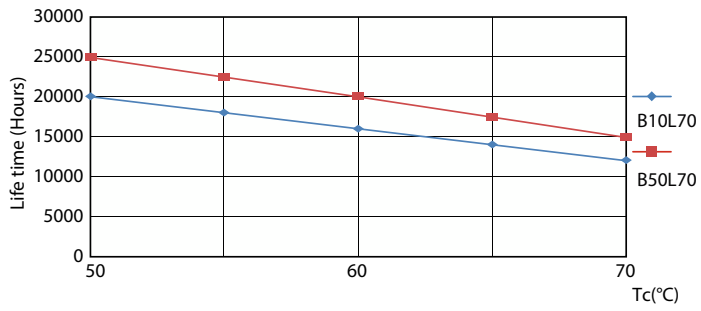

Ecofit Ledtubes T8

Durata

Life Expectancy Diagram - Ecofit LEDtube 1200mm 16W 840 T8