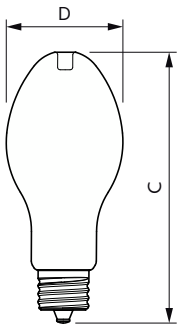

Product data

General Information	
Cap-Base	EX39 [Exclusionary Mogul Screw]
Nominal lifetime	25,000 hour(s)
Switching Cycle	15,000
Lighting Technology	LED
EU RoHS compliant	Yes
Light Technical	
Color Code	830 [CCT of 3000K]
Beam Angle (Nom)	300 degree(s)
Luminous Flux	6,000 lm
Color Designation	White (WH)
Correlated Color Temperature (Nom)	3000 K
Luminous Efficacy (rated) (Nom)	157.00 lm/W
Color Consistency	<6
Color rendering index (CRI)	80
LLMF At End Of Nominal Lifetime (Nom)	70 %
Operating and Electrical	
Line Frequency	50 to 60 Hz

Product	D	C
38GC/LED/830/ND EX39 BB 6/1	3-5/8 inch	8-5/8 inch

Photometric data

Spectral Power Distribution Colour - 38GC/LED/830/ND EX39 BB 6/1

General uniform lighting - 38GC/LED/830/ND EX39 BB 6/1

Light Distribution Diagram - 38GC/LED/830/ND EX39 BB 6/1