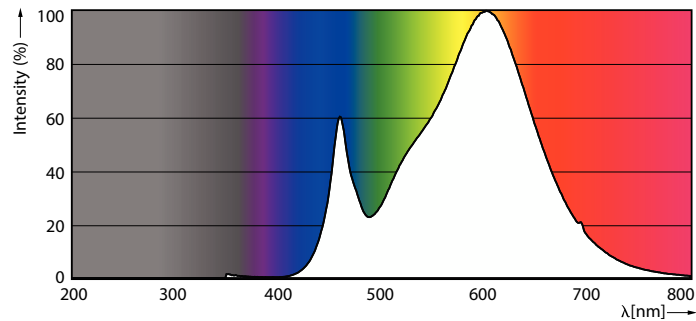

Product data

General Information	
Cap-Base	EX39 [Exclusionary Mogul Screw]
Nominal lifetime	25,000 hour(s)
Switching Cycle	15,000
Lighting Technology	LED
EU RoHS compliant	Yes
Light Technical	
Color Code	830 [CCT of 3000K]
Beam Angle (Nom)	300 degree(s)
Luminous Flux	6,000 lm
Color Designation	White (WH)
Correlated Color Temperature (Nom)	3000 K
Luminous Efficacy (rated) (Nom)	157.00 lm/W
Color Consistency	<6
Color rendering index (CRI)	80
LLMF At End Of Nominal Lifetime (Nom)	70 %
Operating and Electrical	
Line Frequency	50 to 60 Hz

Product	D	C
38GC/LED/830/ND EX39 BB 6/1	3-5/8 inch	8-5/8 inch

Photometric data

Spectral Power Distribution Colour - 38GC/LED/830/ND EX39 BB 6/1

General uniform lighting - 38GC/LED/830/ND EX39 BB 6/1

Light Distribution Diagram - 38GC/LED/830/ND EX39 BB 6/1