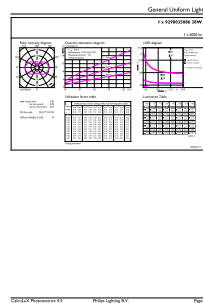

Order code	578948
Material Nr. (12NC)	929003508604
Numerator - Quantity Per Pack	1
EAN/UPC - Product/Case	046677578947
Numerator - Packs per outer box	6
EAN/UPC - Case	50046677578942

Dimensional drawing

Product	D	C
38GC/LED/830/ND EX39 BB 6/1	3-5/8 inch	8-5/8 inch

Photometric data

Spectral Power Distribution Colour - 38GC/LED/830/ND EX39 BB 6/1

General uniform lighting - 38GC/LED/830/ND EX39 BB 6/1

Light Distribution Diagram - 38GC/LED/830/ND EX39 BB 6/1