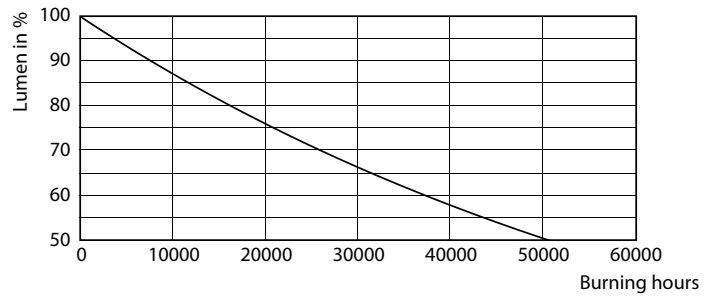

LED Glass HID lamps

Lifetime

Life Expectancy Diagram - 38GC/LED/830/ND EX39 BB 6/1

Lumen Maintenance Diagram - 38GC/LED/830/ND EX39 BB 6/1