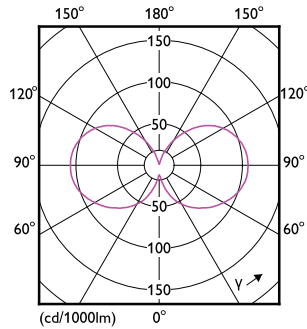

Photometric data

Light Distribution Diagram - LED CLA 40W A60 B22 3000K CL EELA SRT AU

General uniform lighting - LED CLA 40W A60 B22 3000K CL EELA SRT AU