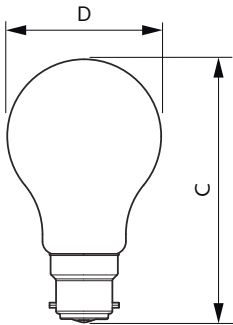

Classic filament LEDbulbs

EyeComfort	Yes
Product Data	
Order product name	LED CLA 40W A60 B22 3000K CL EELA SRT AU
Full product name	LED CLA 40W A60 B22 3000K CL EELA SRT AU
Full product code	87195144582200

Order code	929003539719
Material Nr. (12NC)	929003539719
Numerator - Quantity Per Pack	1
EAN/UPC - Product/Case	8719514458222
Numerator - Packs per outer box	6
EAN/UPC - Case	8719514458239

Dimensional drawing

Product	D	C
LED CLA 40W A60 B22 3000K CL EELA SRT AU	60 mm	105 mm