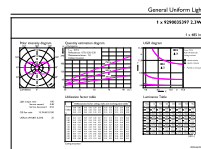

General uniform lighting - LED CLA 40W A60 B22 3000K CL EELA SRT AU