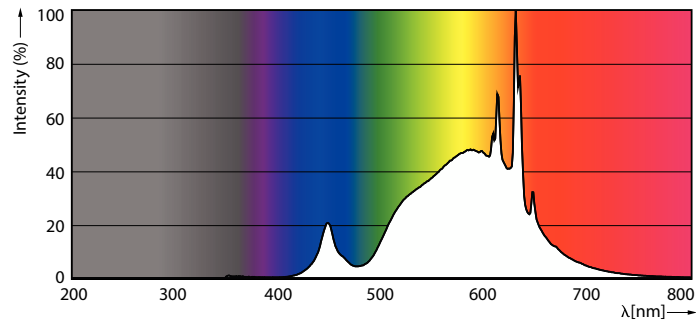

Photometric data

Spectral Power Distribution Colour - LED CLA 40W A60 B22 3000K CL EELA SRT AU

General uniform lighting - LED CLA 40W A60 B22 3000K CL EELA SRT AU