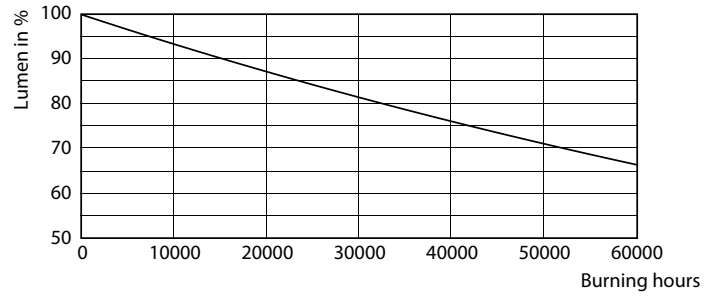

Lumen Maintenance Diagram - LED CLA 40W A60 B22 3000K CL EELA SRT AU