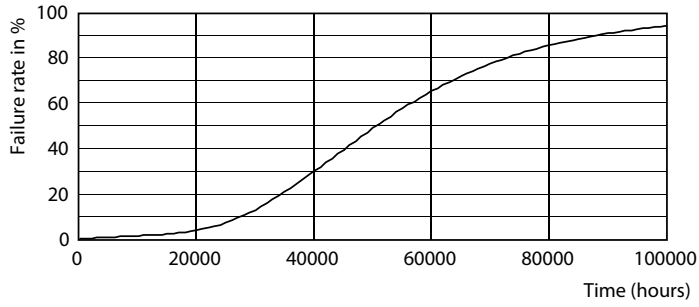

Classic filament LEDbulbs

Lifetime

Life Expectancy Diagram - LED CLA 40W A60 B22 3000K CL EELA SRT AU