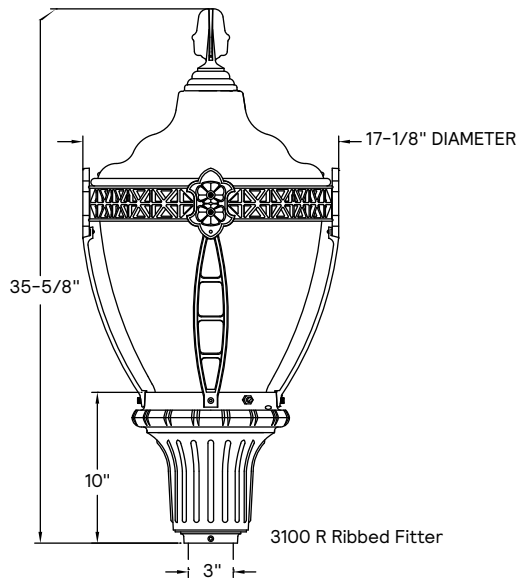

Ordering guide

Example: 3100-D-BLK-T-D-26L730-E-TO-B-G-A

Series	Fitter	Finish	Globe	Socket	Wattage	Voltage	Distribution	Photo control	Cage	Finial
3100							TO			
3100 Grosse Pointe	D Decorative R Ribbed	BLK Black BRZ Bronze FGN Forest Green VGN Verde WHT White	T Clear, Clear Top U Clear Spun Top	D Medium G Mogul	26L730 ¹ 26L740 ¹ 35L730 ² 35L740 ² 55L730 ² 55L740 ²	E 120V F 208 V G 240V H 277V	TO Bare Lamp	B Button Eye N None	G Grosse Pointe N None	A Acorn M Maple Leaf P Grosse Pointe N None

- 1. Only available with medium (D) socket
- 2. Only available with mogul (G) socket

Dimensions

- Width:** 15" / 38cm or 15-1/2" / 39cm or 17-1/8" / 44cm diameter
- Height:** 32-1/4" / 82cm or 35-5/8" / 90cm
- Fitter:** 3" / 8cm I.D.
- EPA:** 2.02 sq. ft (maximum)
- Weight:** 30 lbs / 13.61 kg (maximum)

3100 Grosse Pointe

Post top

LED Wattage and Lumen Values: Grosse Pointe 3100

Textured Clear Globe 3000K		Lamp		
Ordering Code:	Average System Wattage (W)	Delivered Lumens	Efficacy (LPW)	BUG Rating
T-26L730-T0	26W	2313	90	B1-U4-G2
T-35L730-T0	35W	3696	109	B1-U5-G3
T-55L730-T0	55W	5833	112	B2-U5-G3