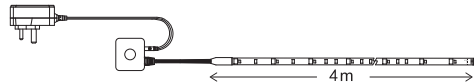

# WIZ

**WiZ RGBW LED strip  
kit 4m Type-G  
9290032449  
3241 659 75781**

**9290032449**

[wizconnected.com](http://wizconnected.com)

© 2022 Signify Holding

  — [01] x 1  — [02] x 1  — [03] x 1  — [04] x 1	<p>1</p>
<p>2</p>	<p>3</p>
<p>4</p>	<p>5</p>