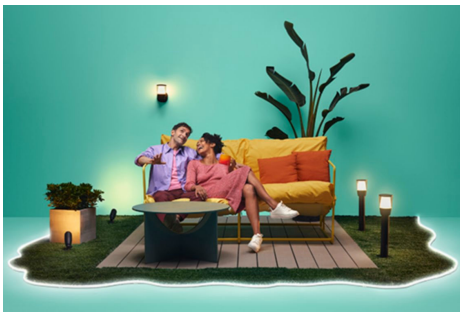

Wall Light Classic

Classic rectangular look, futuristic performance with these weatherproof mains voltage outdoor wall lights. Bathe your front garden, back garden, balcony, or porch with a whopping 1,000 lumens of beautiful dynamic color and tunable white light. Works with your existing Wi-Fi and WIZ lamps and luminaires.

Create your perfect outdoor light Scene

Mix different color and white light modes to create the perfect light ambience for your perfect garden moments. Save your scene and select it anytime with app, voice or control accessory.